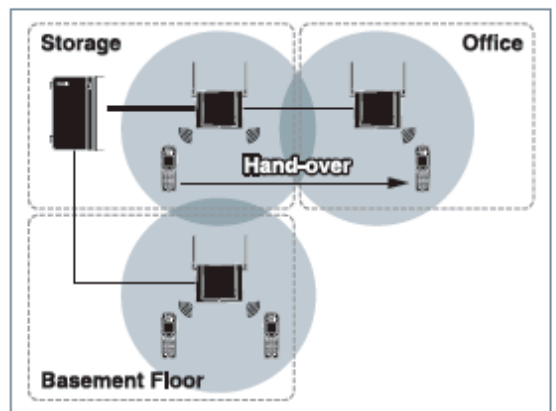

Seamless Connectivity

This system provides automatic hand-over between installed cell stations —enhancing coverage and giving you true communication mobility even within large premises. Maintain high connection quality as you walk around, moving from one cell station area to the next while continuing important business conversations.

With Panasonic DECT, multi-system registration allows you to roam across up to 4 different phone systems with one wireless DECT handset for maximum flexibility.